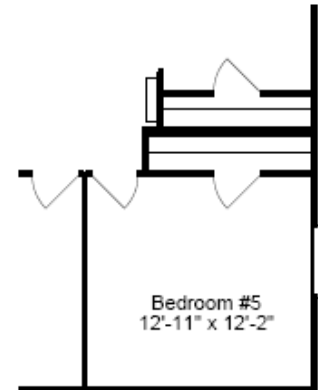

Keystone Series: The Horizon 68

Optional Spa Master Bath

Opt. 5th Bedroom

30' wide

Model KH30684Z
4 Bedroom, 2 Bath
2,040 sq. ft.
330 Ft. Worth, TX. 4-20

- 8 1/2' Flat Ceilings Throughout
- Dual Pane Windows
- 60" Master Shower
- Large Island in Kitchen
- Barn Door
- Stand-Alone Tub in Master
- Separate Fun Room
- Freezer space available

Copyright © Palm Harbor Homes. Because we have a continuous product updating and improvement process, prices, plans, dimensions, features, materials, specifications and availability are subject to change without notice or obligation. Please refer to working drawings for actual dimensions. Renderings and floor plans are artist's depictions only and may vary from the completed home. Square footage calculations and room dimensions are approximate subject to industry standards.