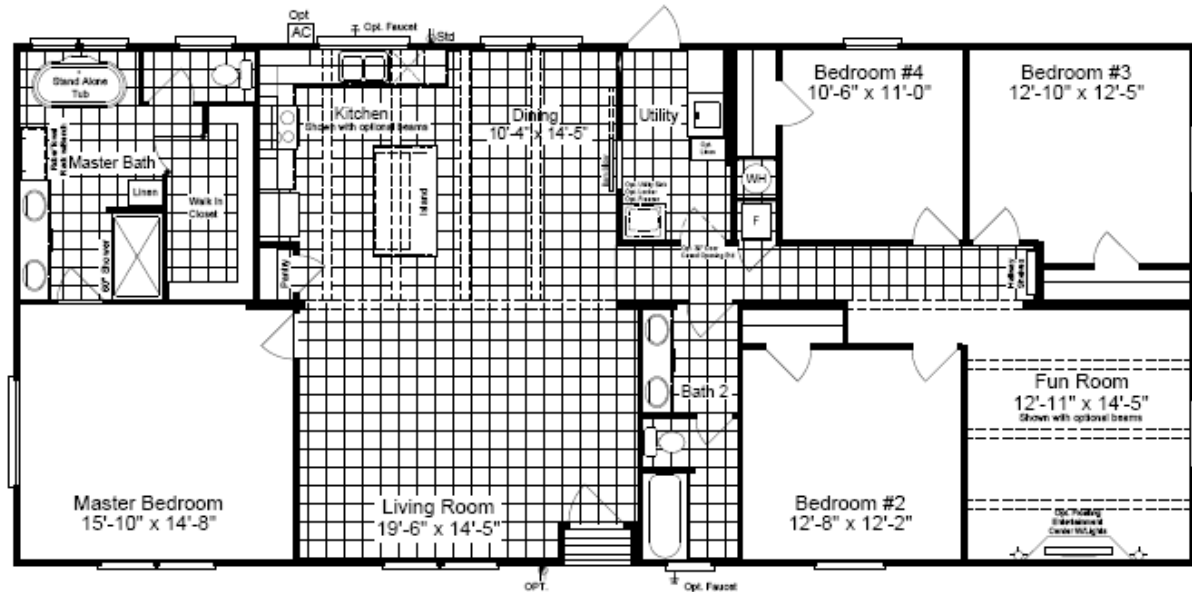

Keystone Series: The Horizon 68

Optional Spa Master Bath

Opt. 5th Bedroom

30' wide

Model KH30684Z
4 Bedroom, 2 Bath
2,040 sq. ft.
330 Ft. Worth, TX. 4-20

- 8 1/2' Flat Ceilings Throughout
- Dual Pane Windows
- 60" Master Shower
- Large Island in Kitchen
- Barn Door
- Stand-Alone Tub in Master
- Separate Fun Room
- Freezer space available

Copyright © Palm Harbor Homes. Because we have a continuous product updating and improvement process, prices, plans, dimensions, features, materials, specifications and availability are subject to change without notice or obligation. Please refer to working drawings for actual dimensions. Renderings and floor plans are artist's depictions only and may vary from the completed home. Square footage calculations and room dimensions are approximate subject to industry standards.